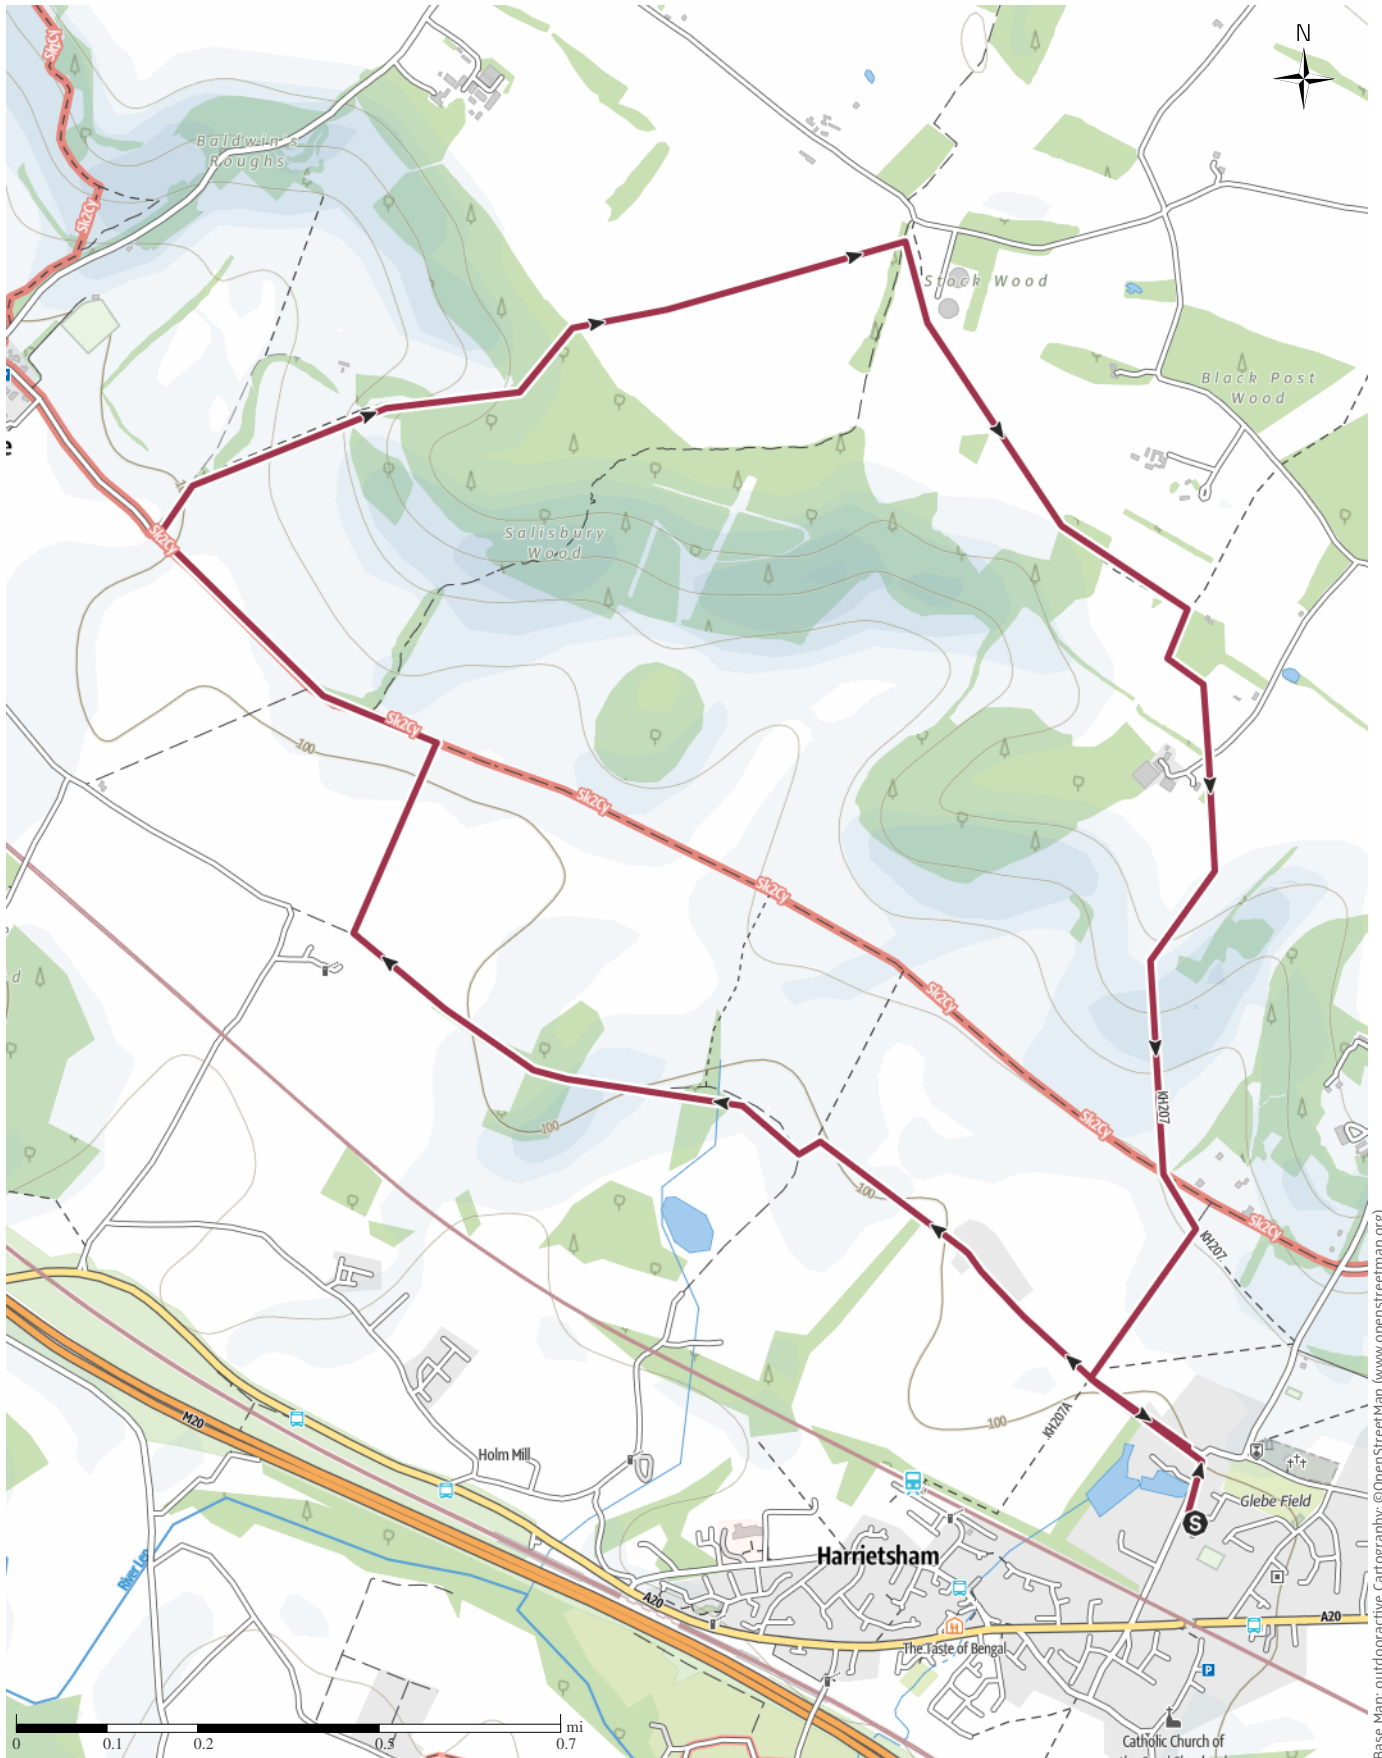

North Downs Walk 6 Mile route

↔ 5.5mi | ⌚ 2:20h | ⬆️ 338ft | ⬆️ 331ft | Difficulty -

Base Map: outdooractive Cartography. ©OpenStreetMap (www.openstreetmap.org)

North Downs Walk 6 Mile route

Elevation profile

route data

Hiking route

Distance ↔ 5.5 mi

Duration ⌚ 2:20 h

Ascent ▲ 338 ft

Descent ▼ 331 ft

Difficulty -

Stamina ●●●●●●

Community

More route data

Duncan Payne

Updated: February 05, 2021

Weald of Kent North Downs Walk, 6 mile route

Takeaway route for iPhone and Android

Scan QR code, save this route offline, share with friends and more...