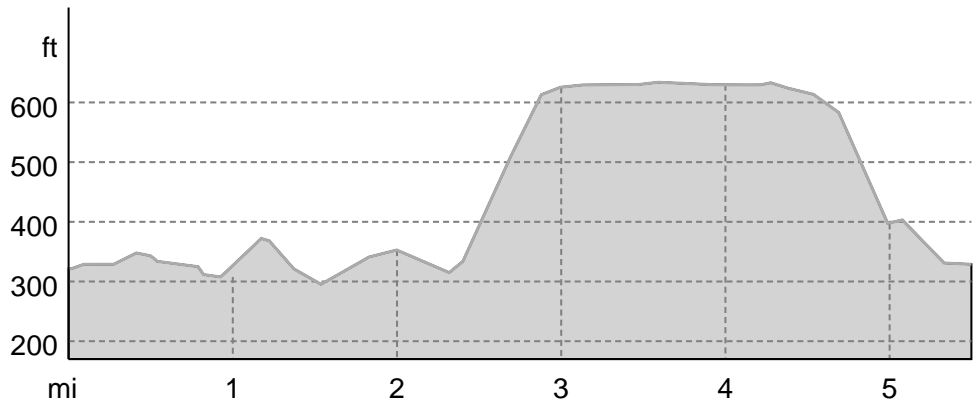

North Downs Walk 6 Mile route

↔ 5.5mi | ⌚ 2:20h | ⬆️ 338ft | ⬆️ 331ft | Difficulty -

Base Map: outdooractive Cartography. ©OpenStreetMap (www.openstreetmap.org)

North Downs Walk 6 Mile route

Elevation profile

route data

Hiking route

Distance ↔ 5.5 mi

Duration ⌚ 2:20 h

Ascent ▲ 338 ft

Descent ▼ 331 ft

Difficulty -

Stamina ●●●●●●

Community

More route data

Duncan Payne

Updated: February 05, 2021

Weald of Kent North Downs Walk, 6 mile route

Takeaway route for iPhone and Android

Scan QR code, save this route offline, share with friends and more...