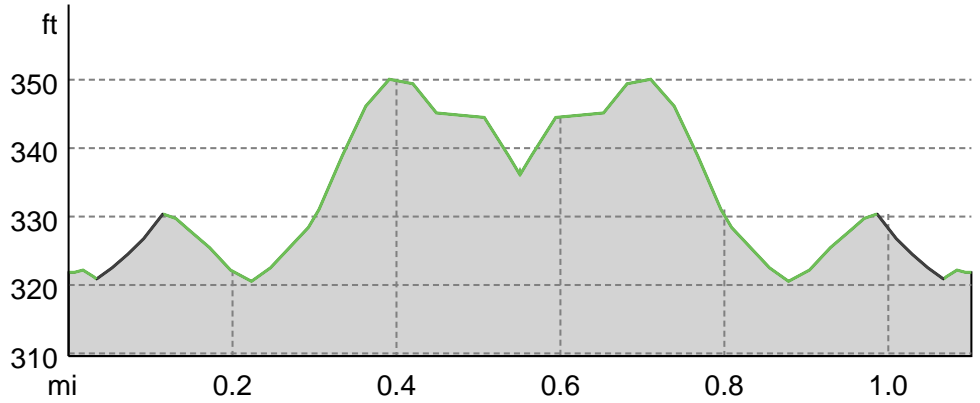

North Downs walk 1 Mile Route

↔ 1.1mi ⌚ 0:25h ▲ 39ft ▼ 39ft Difficulty -

Base Map: outdooractive Cartography; ©OpenStreetMap (www.openstreetmap.org)

North Downs walk 1 Mile Route

Road surface

Way	0.9mi
Street	0.2mi

Elevation profile

route data

Hiking route

Distance	↔	1.1 mi
Duration	🕒	0:25 h
Ascent	⬆️	39 ft
Descent	⬇️	39 ft

Duncan Payne

Updated: February 07, 2021

Waypoints

📍 1 Mile checkpoint