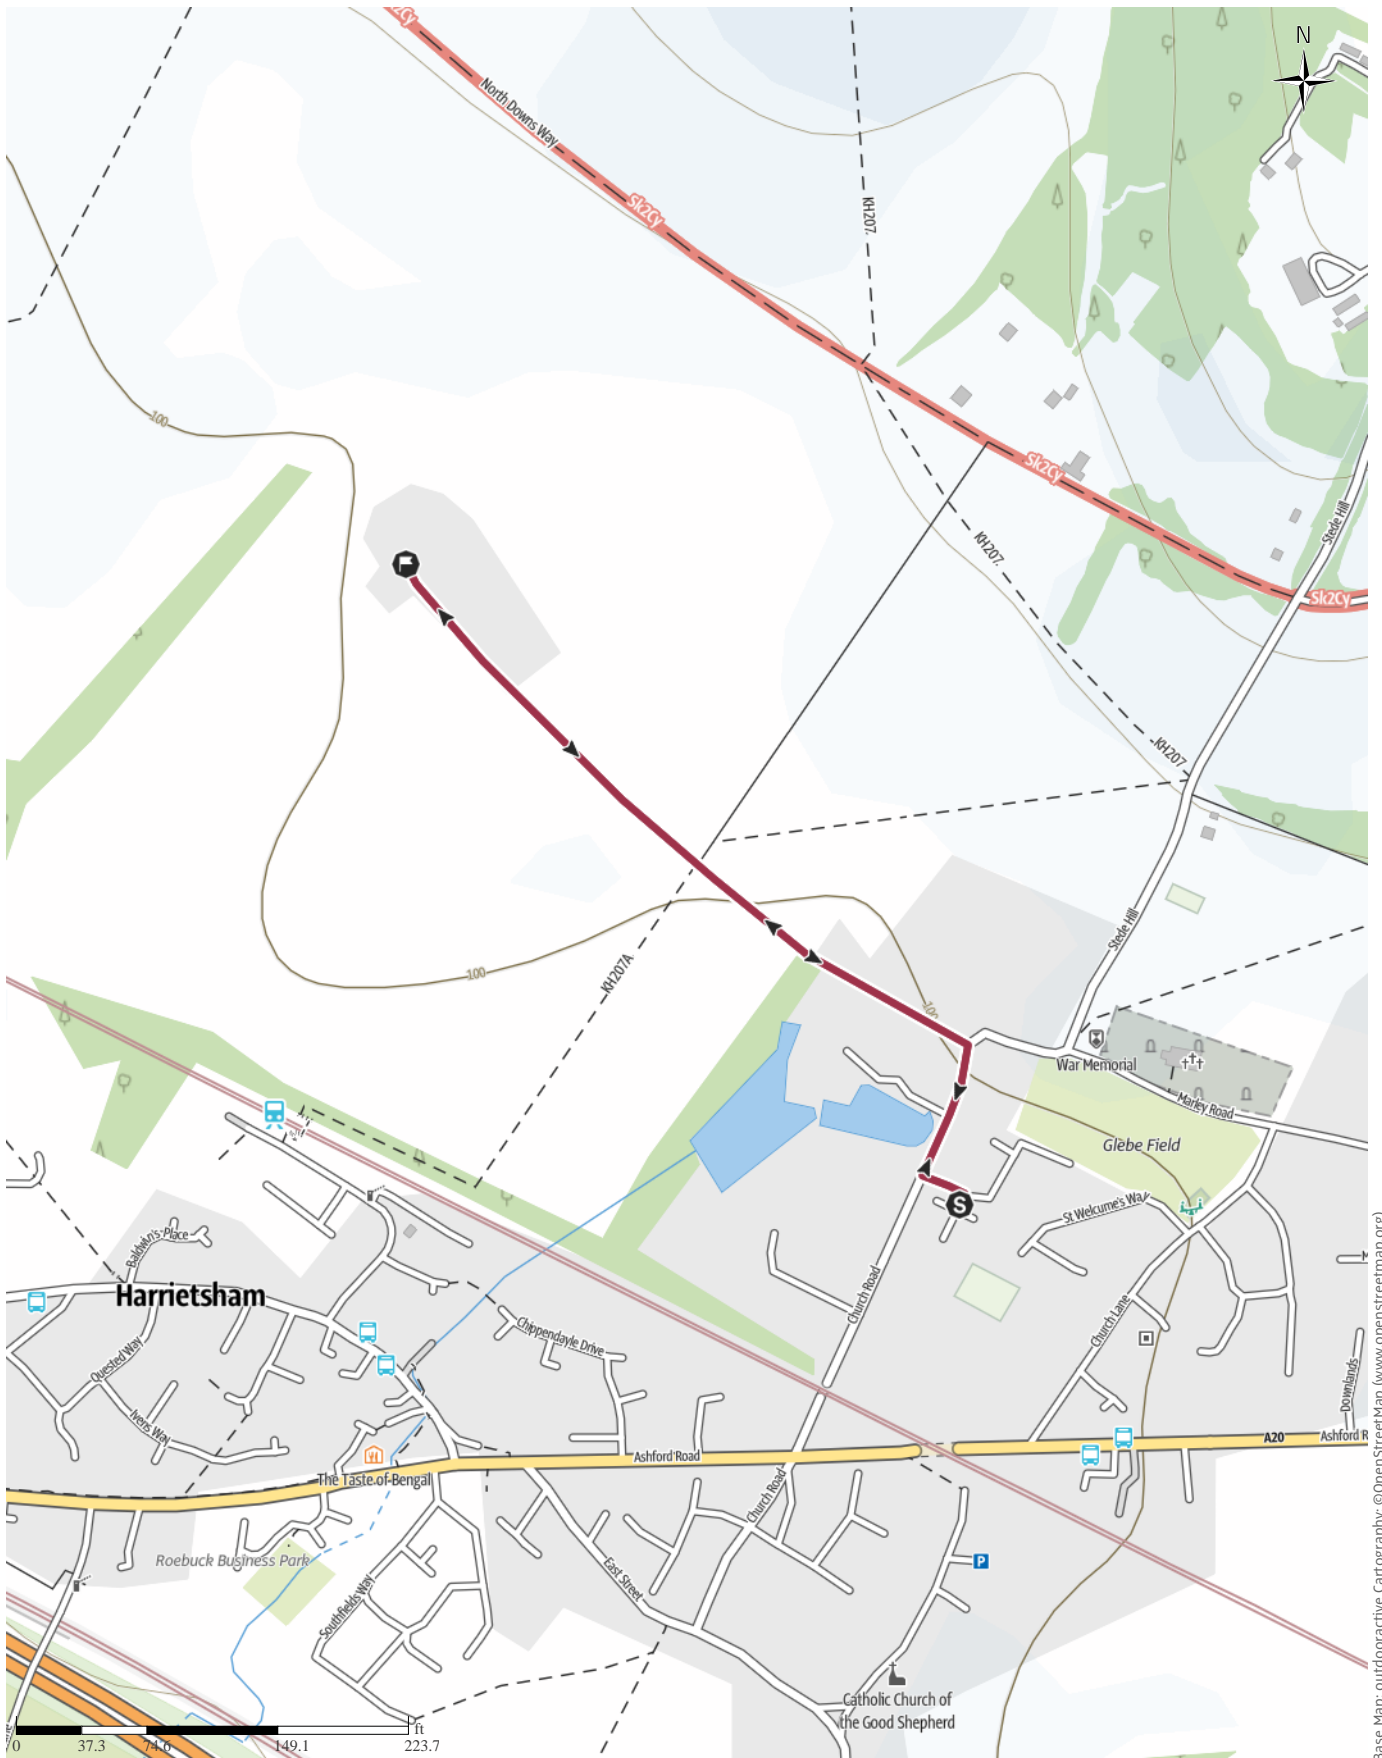

North Downs walk 1 Mile Route

↔ 1.1mi ⌚ 0:25h ▲ 39ft ▼ 39ft Difficulty -

Base Map: outdooractive Cartography; ©OpenStreetMap (www.openstreetmap.org)

North Downs walk 1 Mile Route

Road surface

Way	0.9mi
Street	0.2mi

Elevation profile

route data

Hiking route

Distance	↔	1.1 mi
Duration	🕒	0:25 h
Ascent	⬆️	39 ft
Descent	⬇️	39 ft

Duncan Payne

Updated: February 07, 2021

Waypoints

📍 1 Mile checkpoint

Takeaway route for iPhone and Android

Scan QR code, save this route offline, share with friends and more...

Website

<https://out.ac/yXvRx>