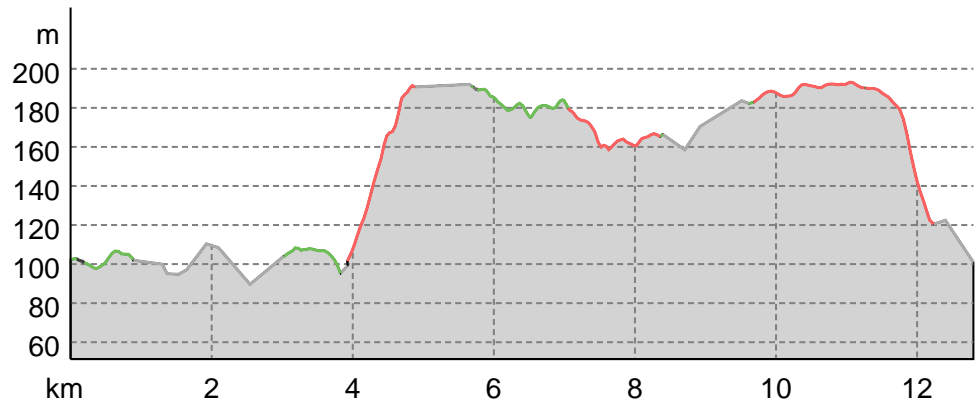

North Downs Walk 9 mile route 2021 vi

↔ 12.8 km | ⌚ 3:20 h | ▲ 145 m | ▼ 114 m | Difficulty -

Base Map: outdooractive Cartography; ©OpenStreetMap (www.openstreetmap.org)

North Downs Walk 9 mile route 2021 vi

Road surface

Asphalt	0.1 km
Way	3 km
Path	4.8 km
Street	0.1 km
Unknown	4.8 km

Elevation profile

route data

Hiking route

Distance	↔	12.8 km
Duration	🕒	3:20 h
Ascent	⬆️	145 m
Descent	⬇️	114 m

Duncan Payne

Updated: May 11, 2021